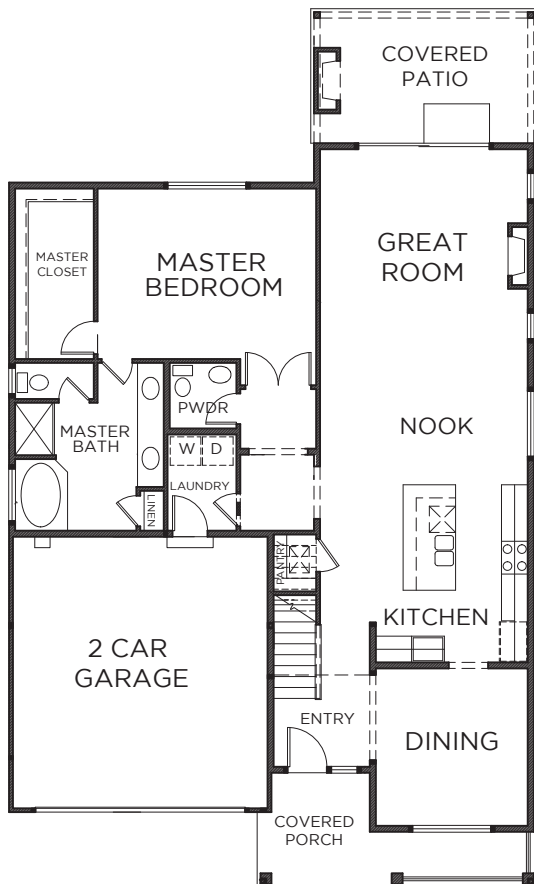

THE DELRAY

SQUARE FOOTAGE: 2,907

BEDROOMS: 4

BATHS: 2.5

GARAGE: 2

DESIGN HIGHLIGHTS:

GREAT ROOM, COVERED PORCH,
MASTER ON THE MAIN, BONUS
ROOM, LARGE STORAGE AREA,
LOFT OR 5TH BEDROOM

*This is a general representation of floor plan and may vary from actual home constructed. Features, elevation, materials, dimensions and layout all subject to change. 6/14