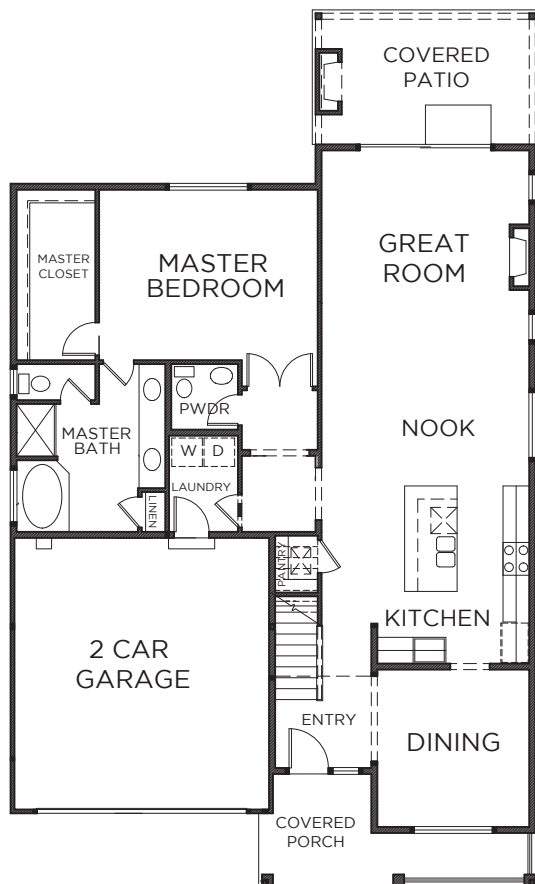

THE DELRAY

SQUARE FOOTAGE: 2,907

BEDROOMS: 4

BATHS: 2.5

GARAGE: 2

DESIGN HIGHLIGHTS:

GREAT ROOM, COVERED PORCH,
MASTER ON THE MAIN, BONUS
ROOM, LARGE STORAGE AREA,
LOFT OR 5TH BEDROOM

*This is a general representation of floor plan and may vary from actual home constructed. Features, elevation, materials, dimensions and layout all subject to change. 6/14