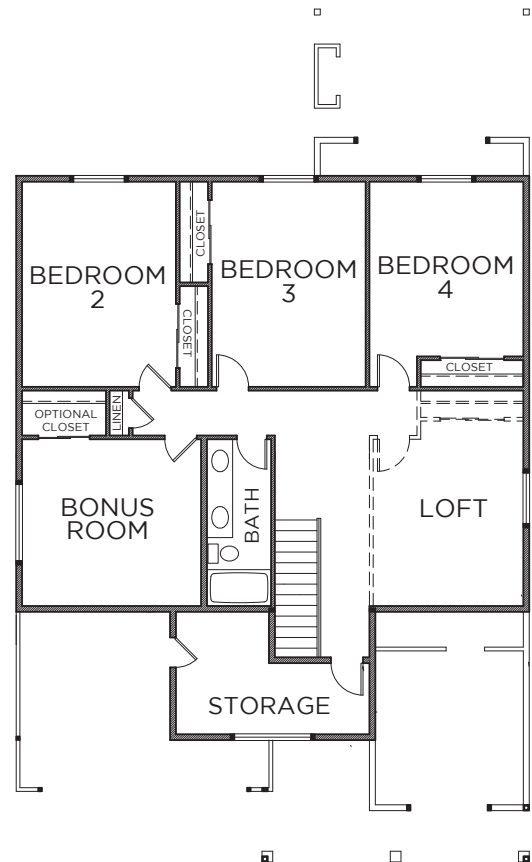

THE DELRAY

SQUARE FOOTAGE: 2,907

BEDROOMS: 4

BATHS: 2.5

GARAGE: 2

DESIGN HIGHLIGHTS:

GREAT ROOM, COVERED PORCH,
MASTER ON THE MAIN, BONUS
ROOM, LARGE STORAGE AREA,
LOFT OR 5TH BEDROOM

*This is a general representation of floor plan and may vary from actual home constructed. Features, elevation, materials, dimensions and layout all subject to change. 6/14