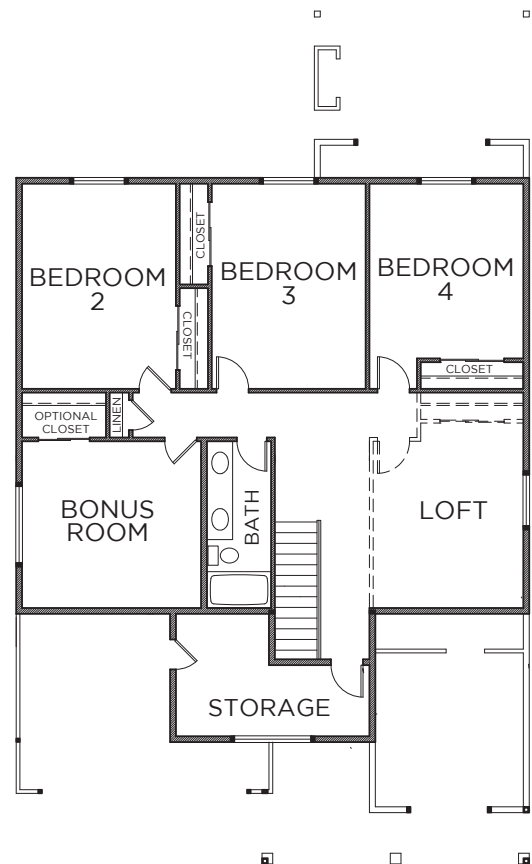

THE DELRAY

SQUARE FOOTAGE: 2,907

BEDROOMS: 4

BATHS: 2.5

GARAGE: 2

DESIGN HIGHLIGHTS:

GREAT ROOM, COVERED PORCH,
MASTER ON THE MAIN, BONUS
ROOM, LARGE STORAGE AREA,
LOFT OR 5TH BEDROOM

*This is a general representation of floor plan and may vary from actual home constructed. Features, elevation, materials, dimensions and layout all subject to change. 6/14