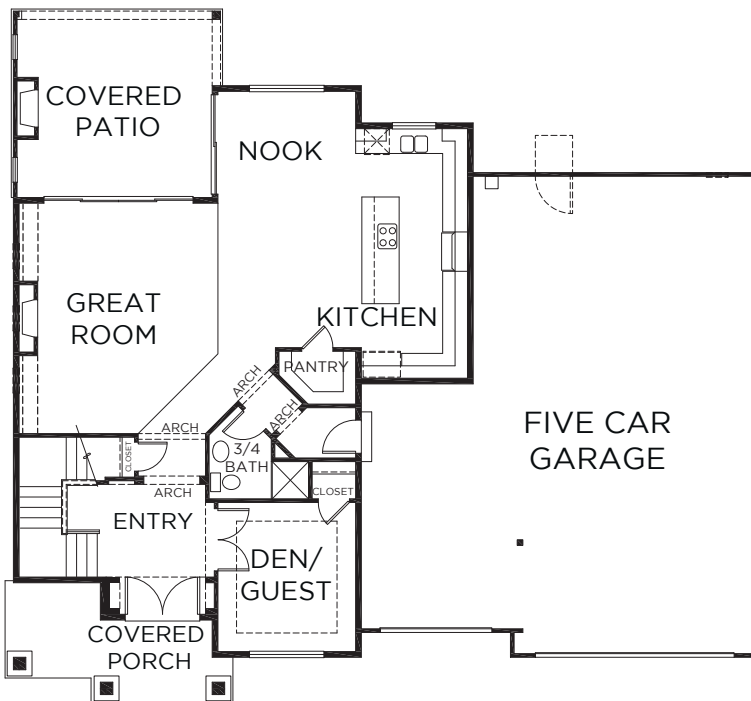

## THE CORONADO

**SQUARE FOOTAGE:** 3,134

**BEDROOMS:** 3, 4 or 5

**BATHS:** 275

**GARAGE:** 5

### DESIGN HIGHLIGHTS:

GREAT ROOM, DEN OR GUEST ROOM ON THE MAIN, MASTER SUITE, VAULTED BONUS ROOM, 2 STORY ENTRY, COVERED OUTDOOR LIVING

\*This is a general representation of floor plan and may vary from actual home constructed. Features, elevation, materials, dimensions and layout all subject to change. 6/14