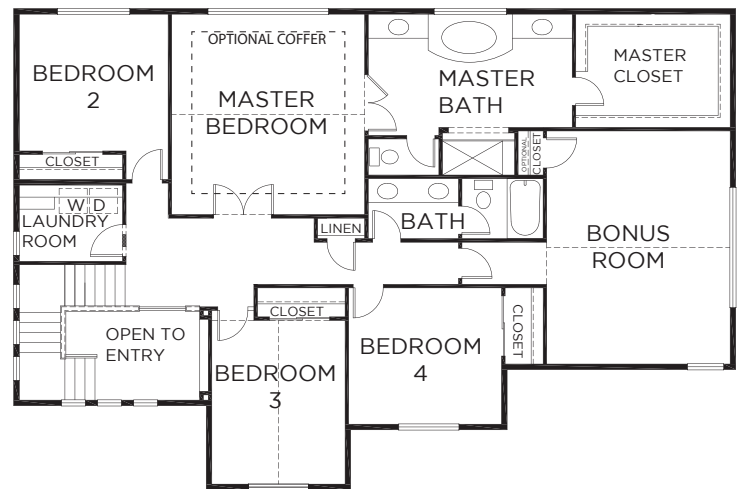

## THE CORONADO

**SQUARE FOOTAGE:** 3,134

**BEDROOMS:** 3, 4 or 5

**BATHS:** 275

**GARAGE:** 5

### DESIGN HIGHLIGHTS:

GREAT ROOM, DEN OR GUEST ROOM ON THE MAIN, MASTER SUITE, VAULTED BONUS ROOM, 2 STORY ENTRY, COVERED OUTDOOR LIVING

\*This is a general representation of floor plan and may vary from actual home constructed. Features, elevation, materials, dimensions and layout all subject to change. 6/14