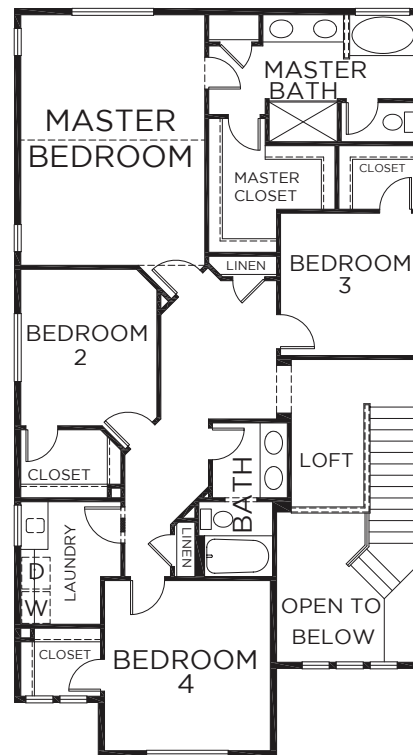

THE BLOSSOM

SQUARE FOOTAGE: 2,482

BEDROOMS: 4

BATHS: 2.5

GARAGE: 2

DESIGN HIGHLIGHTS:

2 STORY ENTRY, GREAT ROOM,
DEN/STUDY, UPSTAIRS LAUNDRY,
LARGE COVERED BACK PORCH,
MASTER SUITE

*This is a general representation of floor plan and may vary from actual home constructed. Features, elevation, materials, dimensions and layout all subject to change. 6/14