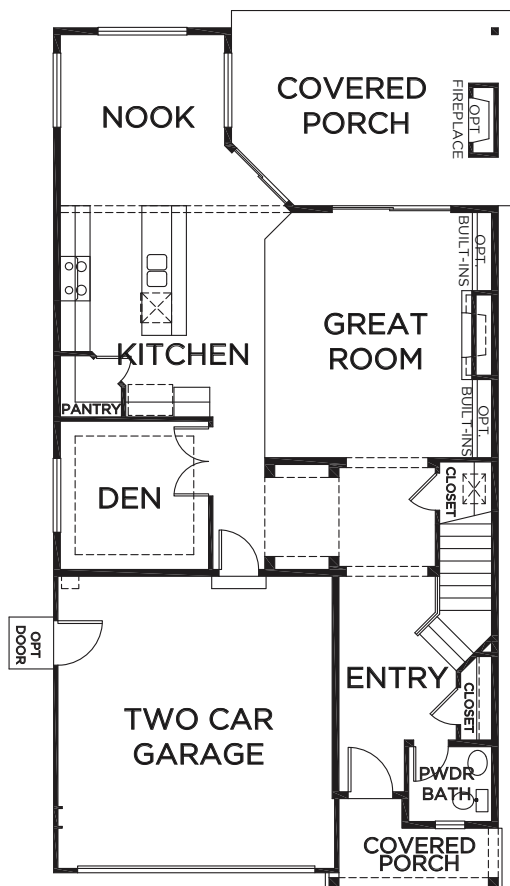

THE BLOSSOM

SQUARE FOOTAGE: 2,482

BEDROOMS: 4

BATHS: 2.5

GARAGE: 2

DESIGN HIGHLIGHTS:

2 STORY ENTRY, GREAT ROOM,
DEN/STUDY, UPSTAIRS LAUNDRY,
LARGE COVERED BACK PORCH,
MASTER SUITE

*This is a general representation of floor plan and may vary from actual home constructed. Features, elevation, materials, dimensions and layout all subject to change. 6/14