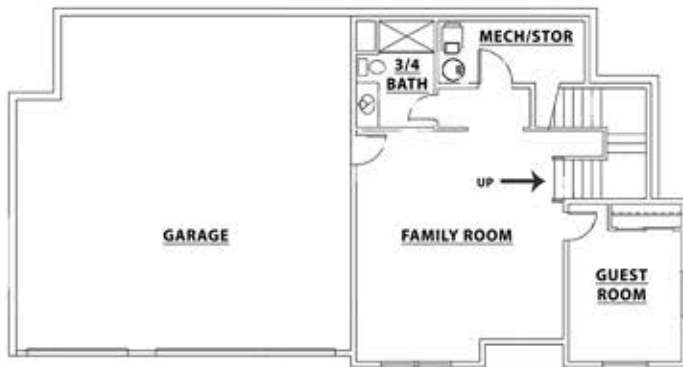

SQ FT 3797  
BEDS 4  
BATHS 3.25

## DESIGN HIGHLIGHTS:

3 STORIES WITH 4 BEDROOMS,  
3.25 BATHS. OFFICE/STUDY ON  
MAIN, OUTDOOR LIVING AND  
OPEN CONCEPT MAIN FLOOR

\*This is a general representation of floor plan and may vary from actual home constructed. Features, elevation, materials, dimensions and layout all subject to change. 6/14