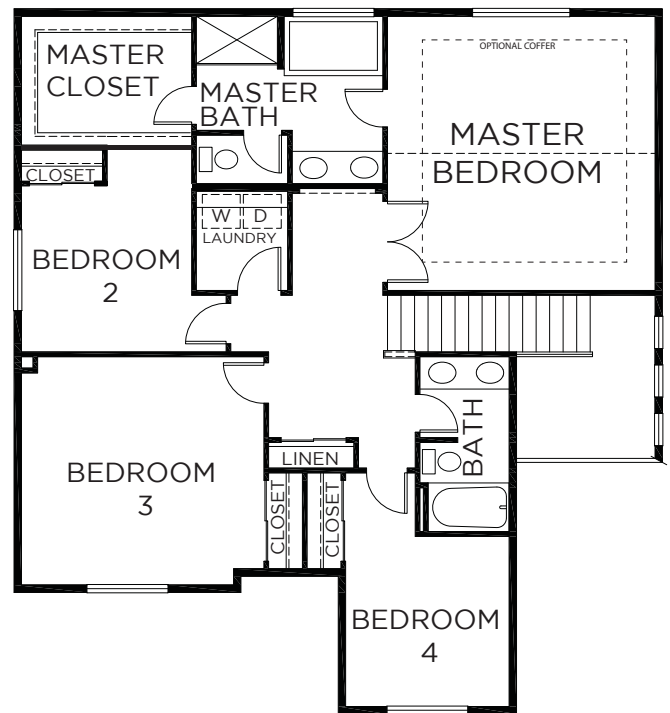

## THE LACEY

**SQUARE FOOTAGE:** 2414

**BEDROOMS:** 4

**BATHS:** 25

**GARAGE:** 2

**DESIGN HIGHLIGHTS:**

DEN/STUDY, FAMILY ROOM,  
VAULTED MASTER BEDROOM,  
UPSTAIRS LAUNDRY

\*This is a general representation of floor plan and may vary from actual home constructed. Features, elevation, materials, dimensions and layout all subject to change. 6/14