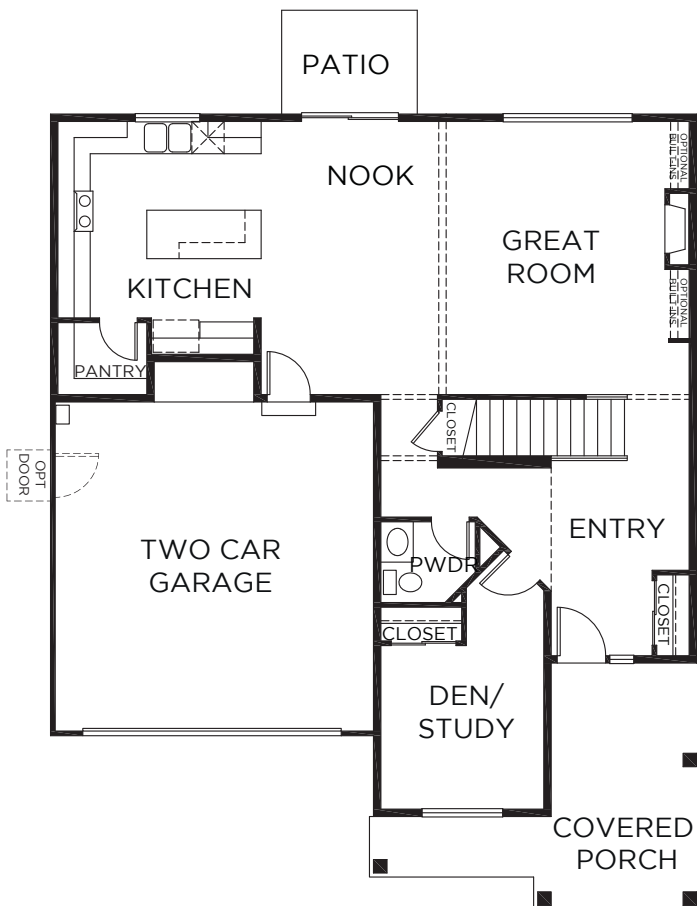

## THE LACEY

**SQUARE FOOTAGE:** 2414

**BEDROOMS:** 4

**BATHS:** 25

**GARAGE:** 2

**DESIGN HIGHLIGHTS:**

DEN/STUDY, FAMILY ROOM,  
VAULTED MASTER BEDROOM,  
UPSTAIRS LAUNDRY

\*This is a general representation of floor plan and may vary from actual home constructed. Features, elevation, materials, dimensions and layout all subject to change. 6/14