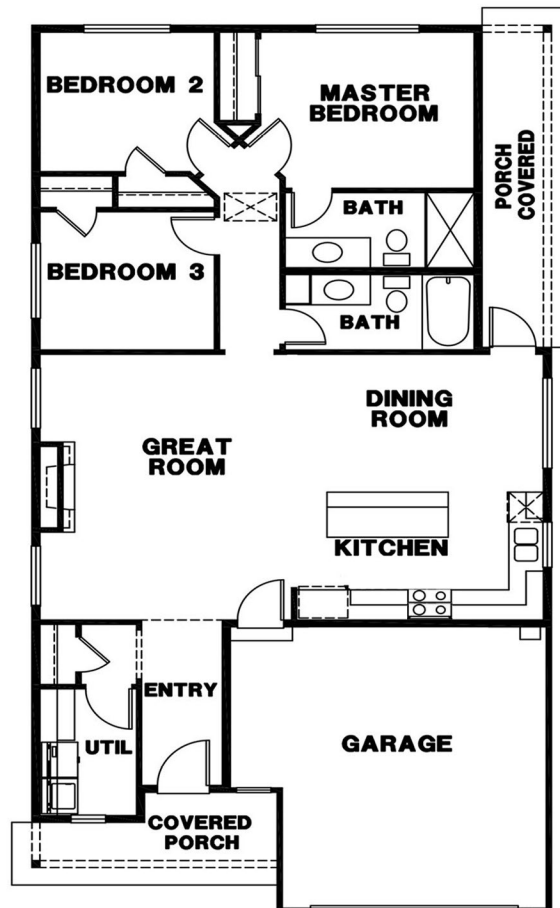

## THE HOLLY

SQUARE FOOTAGE: 1,255  
BEDROOMS: 3  
BATHS: 2  
GARAGE: 1.5

### DESIGN HIGHLIGHTS:

RAMBLER PLAN WITH OVER SIZED  
SINGLE CAR GARAGE, COVERED  
PORCH, OPEN CONCEPT LIVING  
AREAS

\*This is a general representation of floor plan and may vary from actual home constructed.  
Features, elevation, materials, dimensions and layout all subject to change. 05/2018