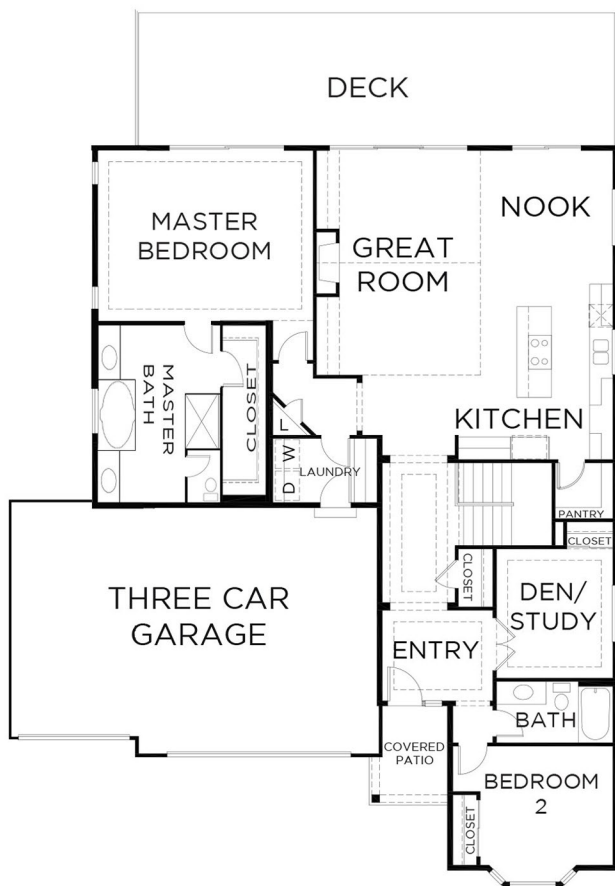

THE JORDAN

SQUARE FOOTAGE: 3,517

BEDROOMS: 4

BATHS: 3

GARAGE: 3

DESIGN HIGHLIGHTS:

GREAT ROOM, COVERED PORCH,
UPSTAIRS LAUNDRY, VAULTED
MASTER BEDROOM, COVERED
PATIO

*This is a general representation of floor plan and may vary from actual home constructed. Features, elevation, materials, dimensions and layout all subject to change. 6/14