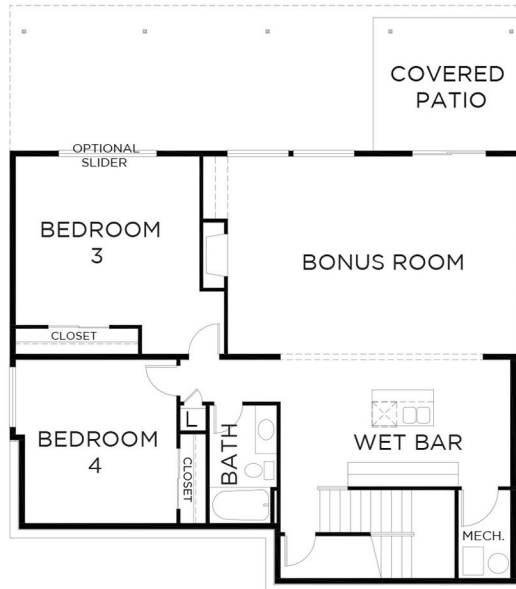

THE JORDAN

SQUARE FOOTAGE: 3,517

BEDROOMS: 4

BATHS: 3

GARAGE: 3

DESIGN HIGHLIGHTS:

GREAT ROOM, COVERED PORCH,
UPSTAIRS LAUNDRY, VAULTED
MASTER BEDROOM, COVERED
PATIO

*This is a general representation of floor plan and may vary from actual home constructed. Features, elevation, materials, dimensions and layout all subject to change. 6/14