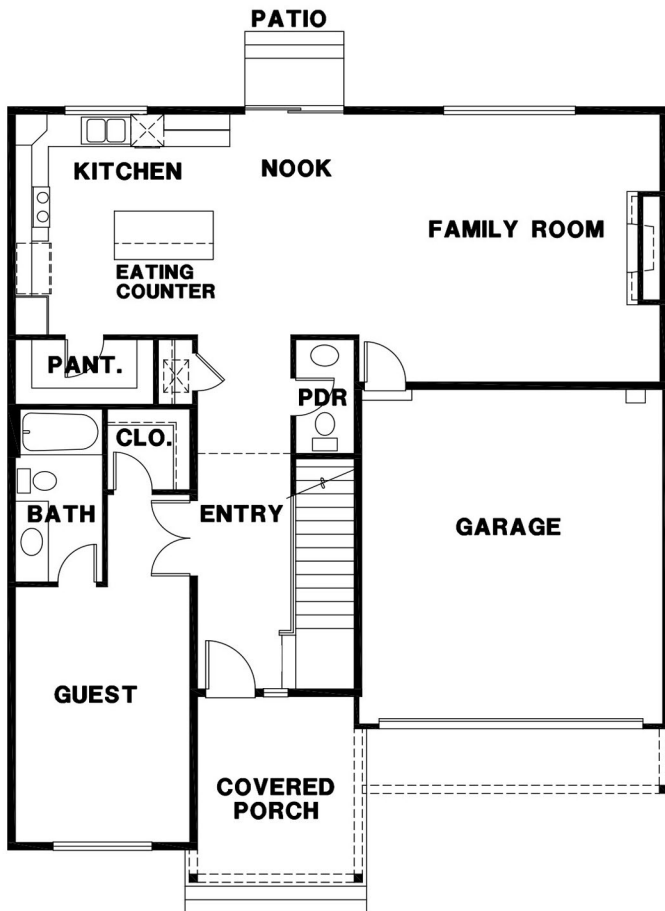

## THE MADISON

SQUARE FOOTAGE: 2,768  
 BEDROOMS: 5  
 BATHS: 3.5  
 GARAGE: 2

### DESIGN HIGHLIGHTS:

GUEST SUITE ON THE MAIN FLOOR,  
 WITH FULL BATH, COVERED PORCH,  
 SPACIOUS MASTER SUITE

A

\*This is a general representation of floor plan and may vary from actual home constructed. Features, elevation, materials, dimensions and layout all subject to change.