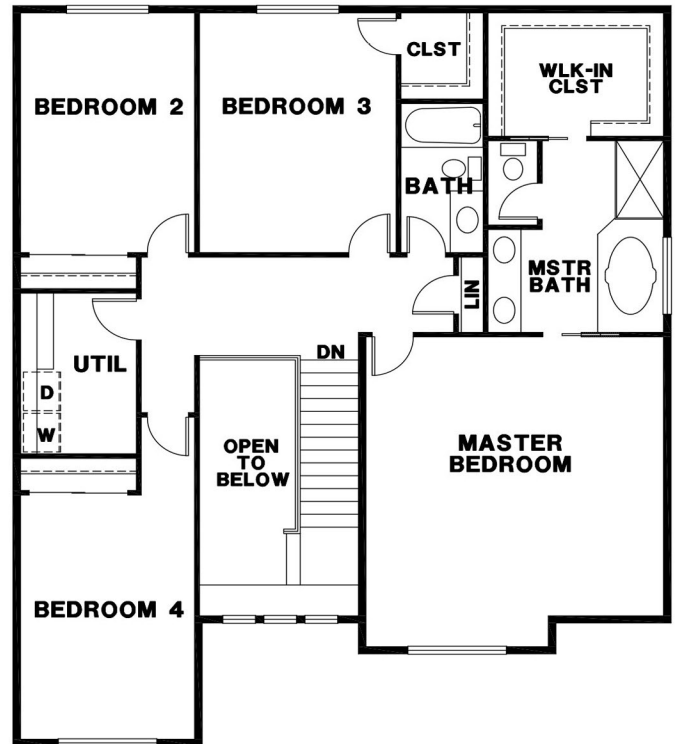

## THE MADISON

SQUARE FOOTAGE: 2,768  
 BEDROOMS: 5  
 BATHS: 3.5  
 GARAGE: 2

### DESIGN HIGHLIGHTS:

GUEST SUITE ON THE MAIN FLOOR,  
 WITH FULL BATH, COVERED PORCH,  
 SPACIOUS MASTER SUITE

A

\*This is a general representation of floor plan and may vary from actual home constructed. Features, elevation, materials, dimensions and layout all subject to change.