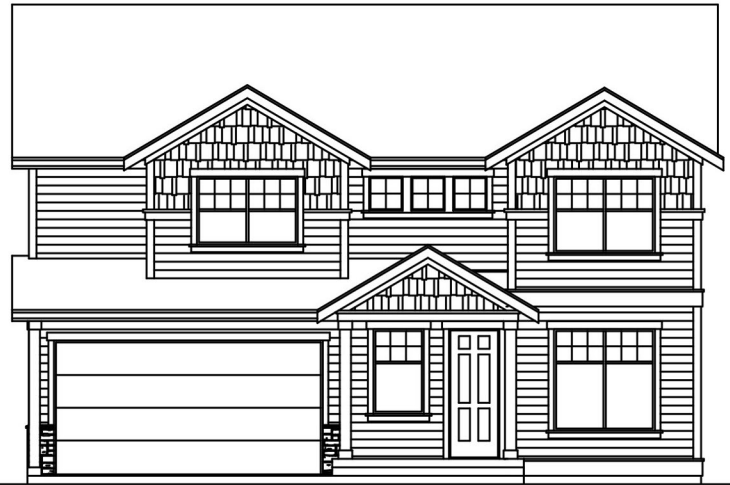

## THE MADISON

SQUARE FOOTAGE: 2,768  
 BEDROOMS: 5  
 BATHS: 3.5  
 GARAGE: 2

### DESIGN HIGHLIGHTS:

GUEST SUITE ON THE MAIN FLOOR,  
 WITH FULL BATH, COVERED PORCH,  
 SPACIOUS MASTER SUITE

A

\*This is a general representation of floor plan and may vary from actual home constructed. Features, elevation, materials, dimensions and layout all subject to change.