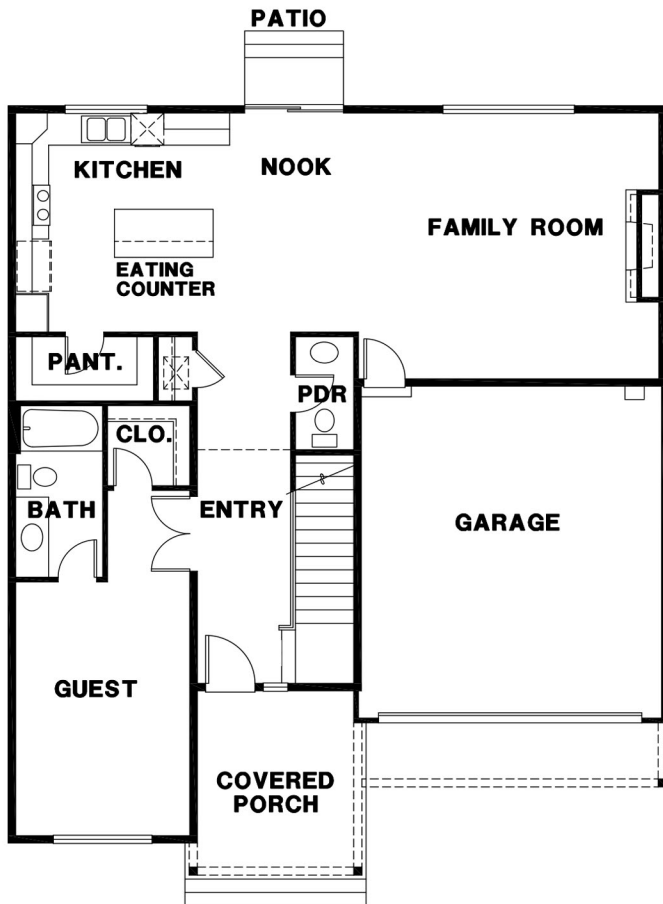

THE MADISON

SQUARE FOOTAGE: 2,768
 BEDROOMS: 5
 BATHS: 3.5
 GARAGE: 2

DESIGN HIGHLIGHTS:

GUEST SUITE ON THE MAIN FLOOR,
 WITH FULL BATH, COVERED PORCH,
 SPACIOUS MASTER SUITE

B

*This is a general representation of floor plan and may vary from actual home constructed. Features, elevation, materials, dimensions and layout all subject to change.