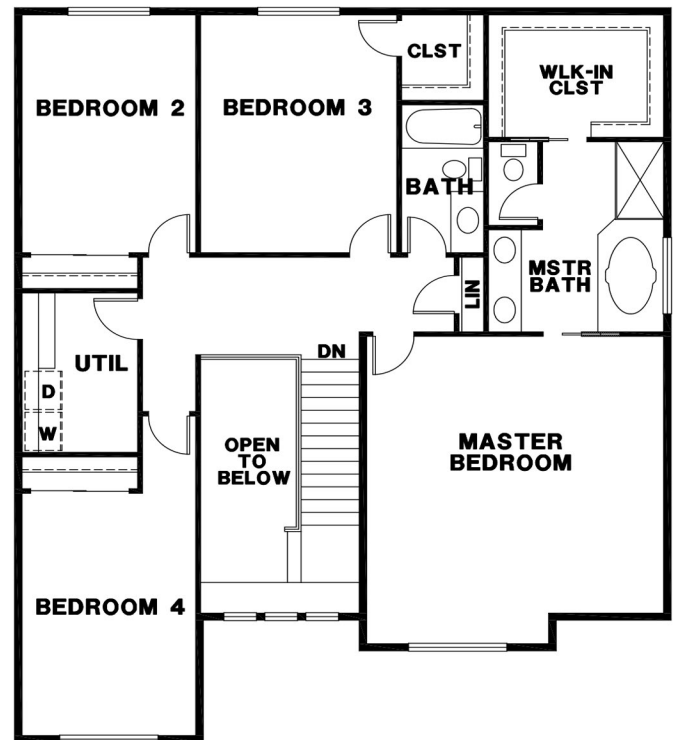

THE MADISON

SQUARE FOOTAGE: 2,768
 BEDROOMS: 5
 BATHS: 3.5
 GARAGE: 2

DESIGN HIGHLIGHTS:

GUEST SUITE ON THE MAIN FLOOR,
 WITH FULL BATH, COVERED PORCH,
 SPACIOUS MASTER SUITE

B

*This is a general representation of floor plan and may vary from actual home constructed. Features, elevation, materials, dimensions and layout all subject to change.