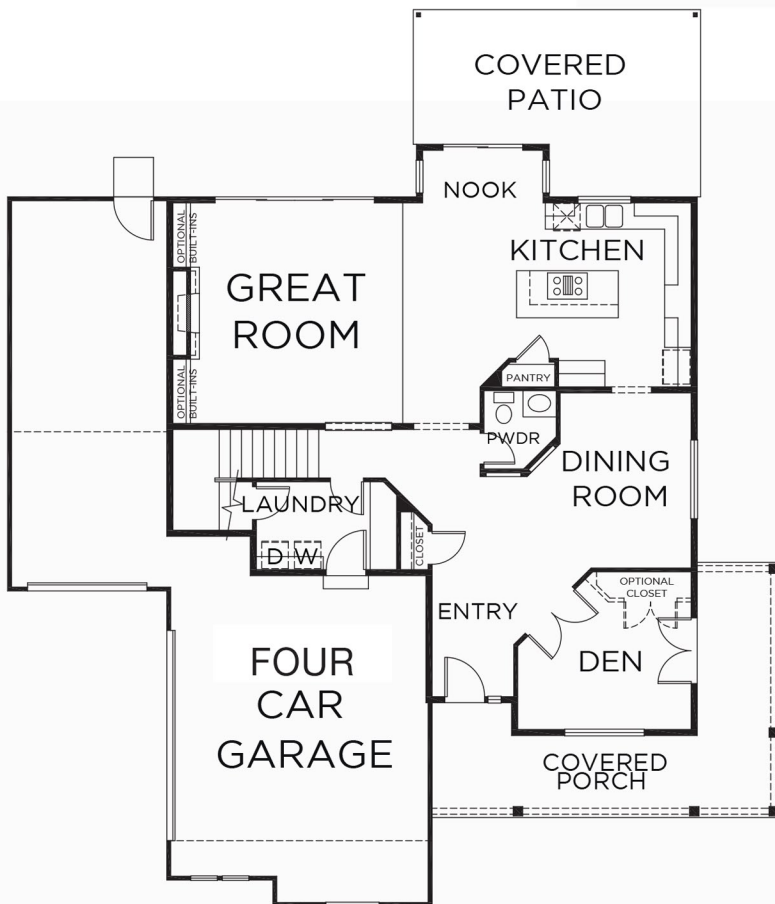

## THE MEDLEY

**SQUARE FOOTAGE:** 3,378

**BEDROOMS:** 4

**BATHS:** 3.5

**GARAGE:** 4

### DESIGN HIGHLIGHTS:

FORMAL DINING ROOM, DEN,  
GREAT ROOM, NOOK, COVERED  
PATIO, MASTER SUITE, COVERED  
FRONT PORCH

\*This is a general representation of floor plan and may vary from actual home constructed. Features, elevation, materials, dimensions and layout all subject to change. 6/14