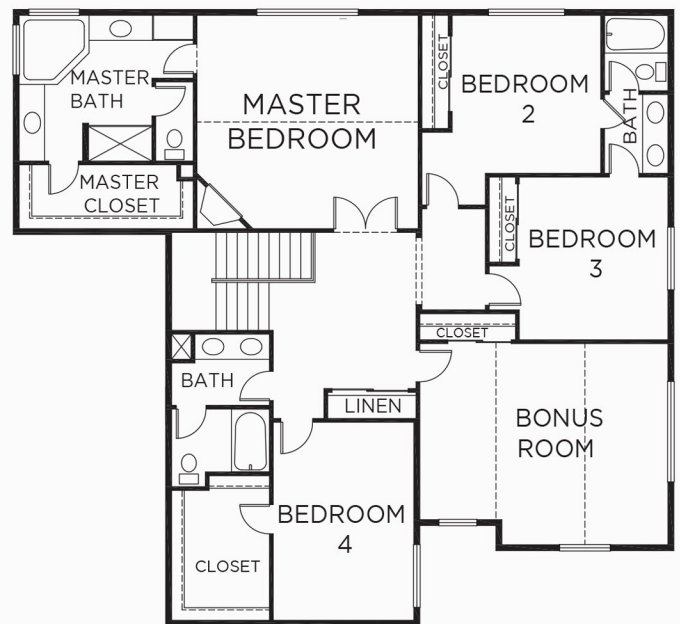

## THE MEDLEY

**SQUARE FOOTAGE:** 3,378

**BEDROOMS:** 4

**BATHS:** 3.5

**GARAGE:** 4

### DESIGN HIGHLIGHTS:

FORMAL DINING ROOM, DEN,  
GREAT ROOM, NOOK, COVERED  
PATIO, MASTER SUITE, COVERED  
FRONT PORCH

\*This is a general representation of floor plan and may vary from actual home constructed. Features, elevation, materials, dimensions and layout all subject to change. 6/14