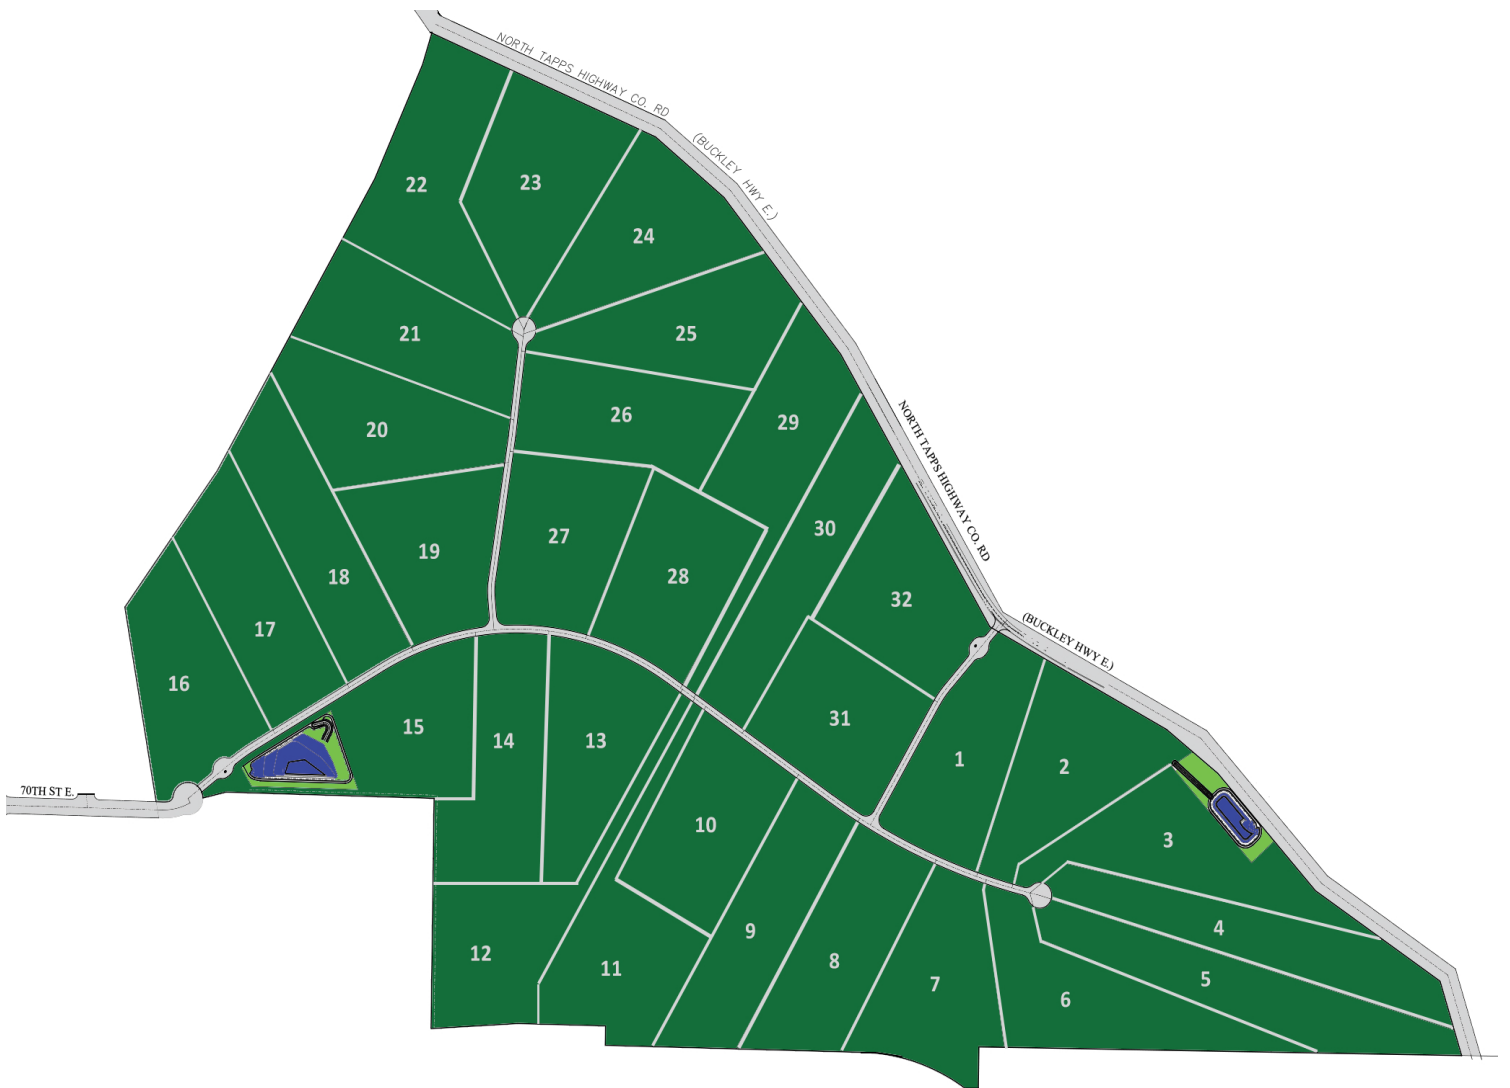

Bonney Lake Estates

Custom 5 Acre Homesites with Mt. Rainier Views

Plat Map

Contact: Kurt Wilson 253-377-7147

kurt@soundbuilthomes.com

www.soundbuilthomes.com/bonneylakeestates