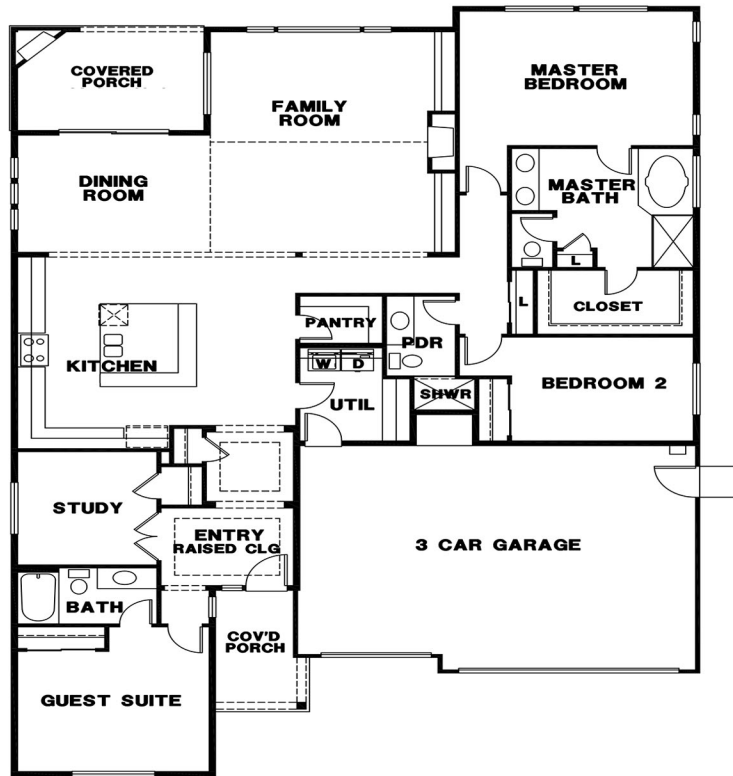

THE BERKLEY

SQUARE FOOTAGE: 2,469
 BEDROOMS: 3
 BATHS: 3
 GARAGE: 3

DESIGN HIGHLIGHTS:

RAMBLER PLAN WITH 3 BEDS,
 3 CAR GARAGE, OPEN FAMILY AND
 DINING ROOM, COVERED PORCH,
 GUEST SUITE WITH FULL BATH

*This is a general representation of floor plan and may vary from actual home constructed. Features, elevation, materials, dimensions and layout all subject to change.