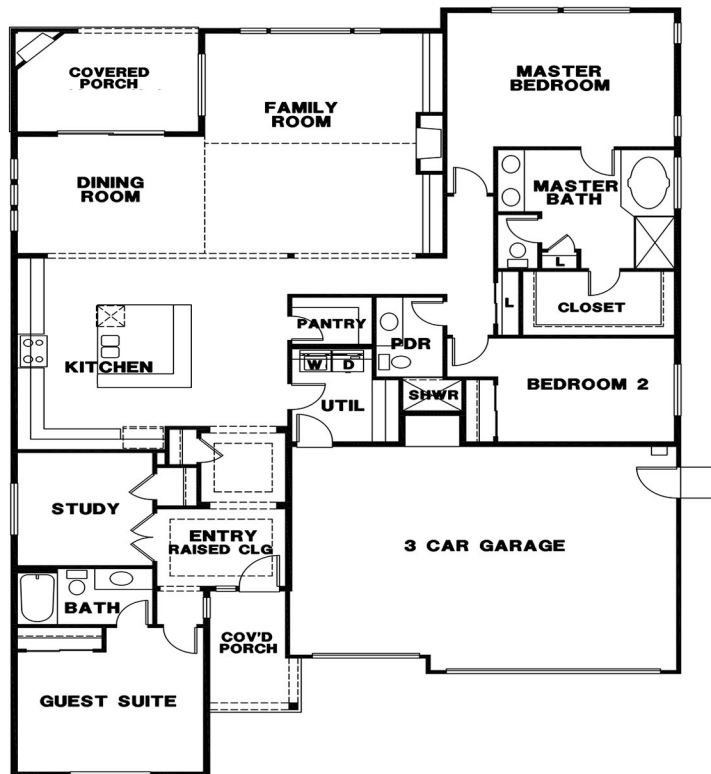

THE BERKLEY

SQUARE FOOTAGE:	2,469
BEDROOMS:	3
BATHS:	3
GARAGE:	3

DESIGN HIGHLIGHTS:

RAMBLER PLAN WITH 3 BEDS,
3 CAR GARAGE, OPEN FAMILY AND
DINING ROOM, COVERED PORCH,
GUEST SUITE WITH FULL BATH

*This is a general representation of floor plan and may vary from actual home constructed. Features, elevation, materials, dimensions and layout all subject to change.