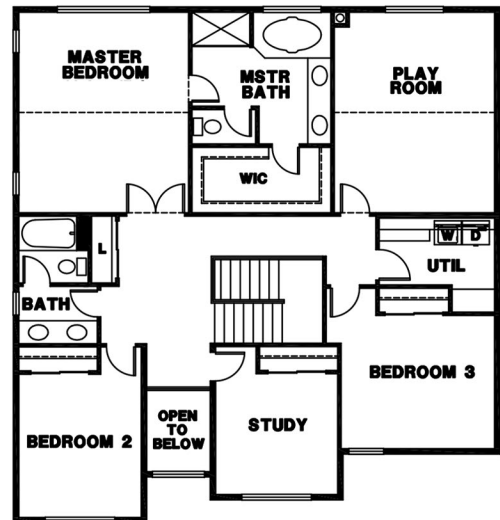

## THE MARBURY

SQUARE FOOTAGE: 3,547  
 BEDROOMS: 4  
 BATHS: 3.5  
 GARAGE: 4

### DESIGN HIGHLIGHTS:

GUEST SUITE DOWN WITH FULL BATH, DINING ROOM, DEN, OPEN GREAT ROOM AND NOOK, COVERED PORCH, PLAYROOM AND STUDY UPSTAIRS

\*This is a general representation of floor plan and may vary from actual home constructed. Features, elevation, materials, dimensions and layout all subject to change.