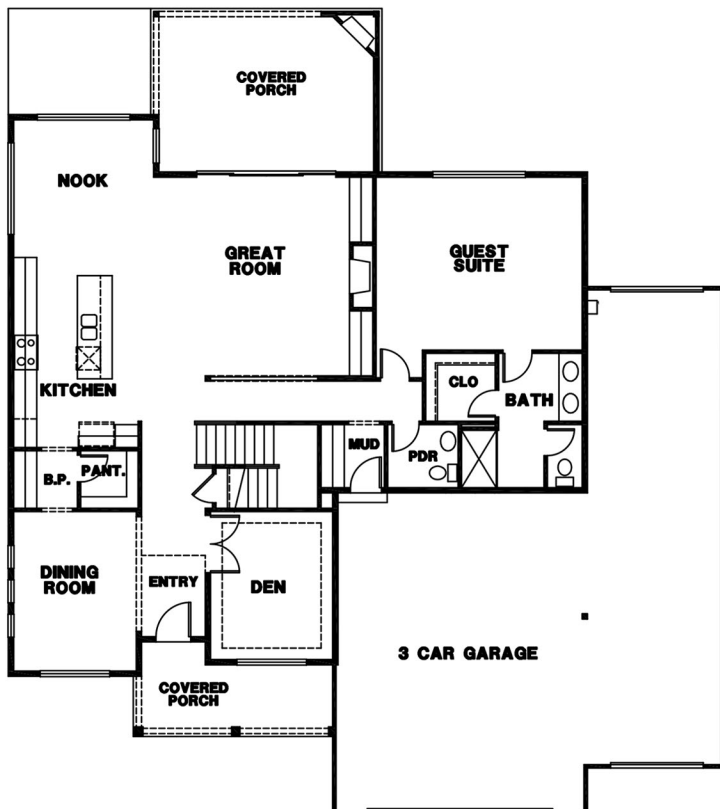

## THE MARBURY

SQUARE FOOTAGE: 3,547  
 BEDROOMS: 4  
 BATHS: 3.5  
 GARAGE: 4

### DESIGN HIGHLIGHTS:

GUEST SUITE DOWN WITH FULL BATH, DINING ROOM, DEN, OPEN GREAT ROOM AND NOOK, COVERED PORCH, PLAYROOM AND STUDY UPSTAIRS

\*This is a general representation of floor plan and may vary from actual home constructed. Features, elevation, materials, dimensions and layout all subject to change.