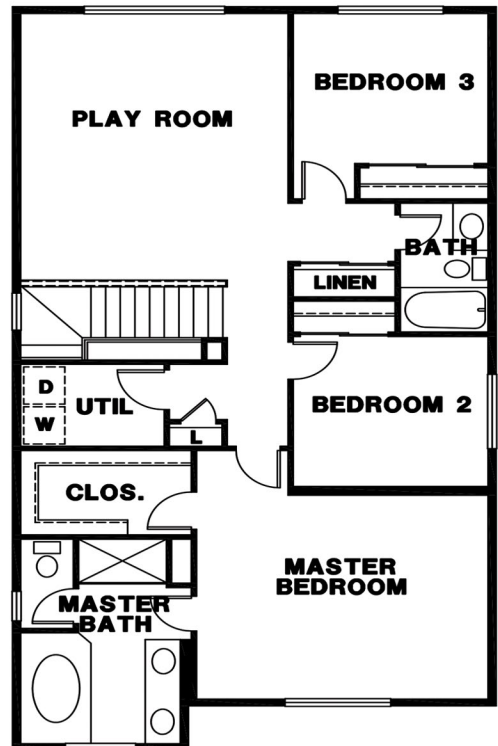

## THE BRIDGEPORT

SQUARE FOOTAGE: 2,235  
 BEDROOMS: 4  
 BATHS: 2.5  
 GARAGE: 2

### DESIGN HIGHLIGHTS:

DEN/BEDROOM ON THE MAIN FLOOR,  
 OPEN CONCEPT GREAT ROOM,  
 DINING ROOM AND KITCHEN, LARGE  
 LOFT/PLAYROOM AREA UPSTAIRS

\*This is a general representation of floor plan and may vary from actual home constructed. Features, elevation, materials, dimensions and layout all subject to change.