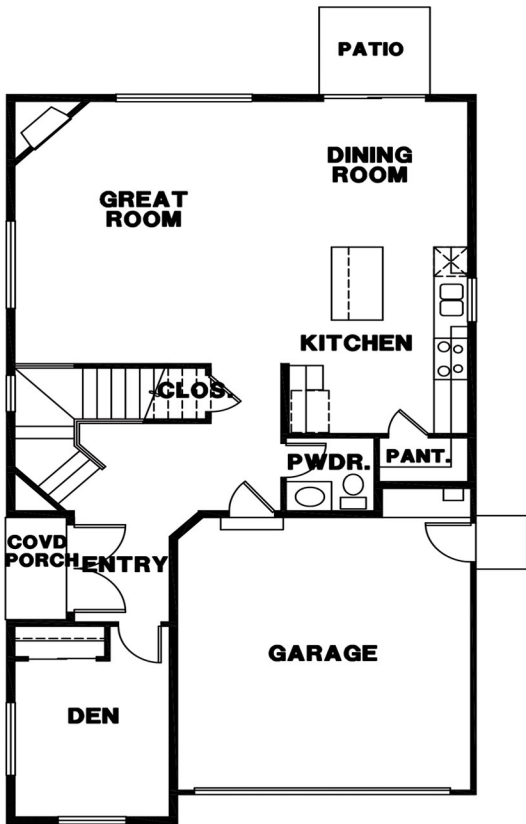

## THE BRIDGEPORT

SQUARE FOOTAGE: 2,235  
 BEDROOMS: 4  
 BATHS: 2.5  
 GARAGE: 2

### DESIGN HIGHLIGHTS:

DEN/BEDROOM ON THE MAIN FLOOR,  
 OPEN CONCEPT GREAT ROOM,  
 DINING ROOM AND KITCHEN, LARGE  
 LOFT/PLAYROOM AREA UPSTAIRS

\*This is a general representation of floor plan and may vary from actual home constructed. Features, elevation, materials, dimensions and layout all subject to change.