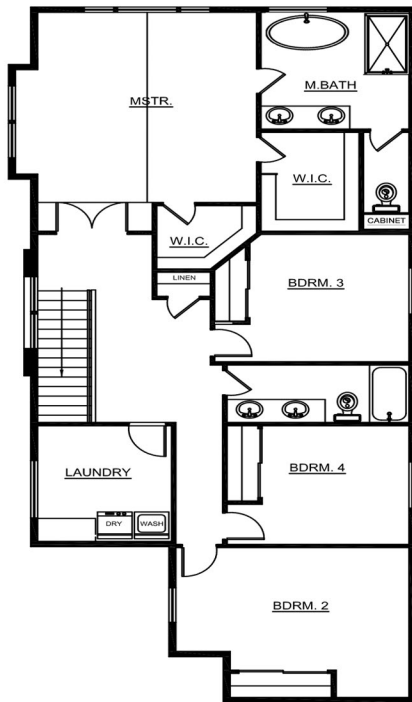

## THE BRIDGEPORT

SQUARE FOOTAGE: 2,639  
 BEDROOMS: 5  
 BATHS: 3  
 GARAGE: 2

### DESIGN HIGHLIGHTS:

GUEST SUITE DOWN WITH FULL BATH,  
 OPEN CONCEPT LIVING  
 DOWNSTAIRS, SPACIOUS MASTER  
 SUITE AND GUEST ROOMS

A

\*This is a general representation of floor plan and may vary from actual home constructed. Features, elevation, materials, dimensions and layout all subject to change.