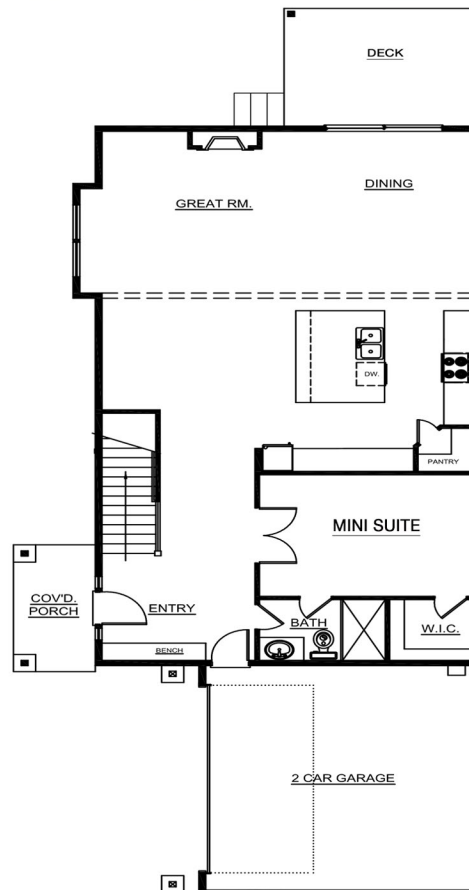

## THE BRIDGEPORT

SQUARE FOOTAGE: 2,639  
 BEDROOMS: 5  
 BATHS: 3  
 GARAGE: 2

### DESIGN HIGHLIGHTS:

GUEST SUITE DOWN WITH FULL BATH,  
 OPEN CONCEPT LIVING  
 DOWNSTAIRS, SPACIOUS MASTER  
 SUITE AND GUEST ROOMS

A

\*This is a general representation of floor plan and may vary from actual home constructed. Features, elevation, materials, dimensions and layout all subject to change.