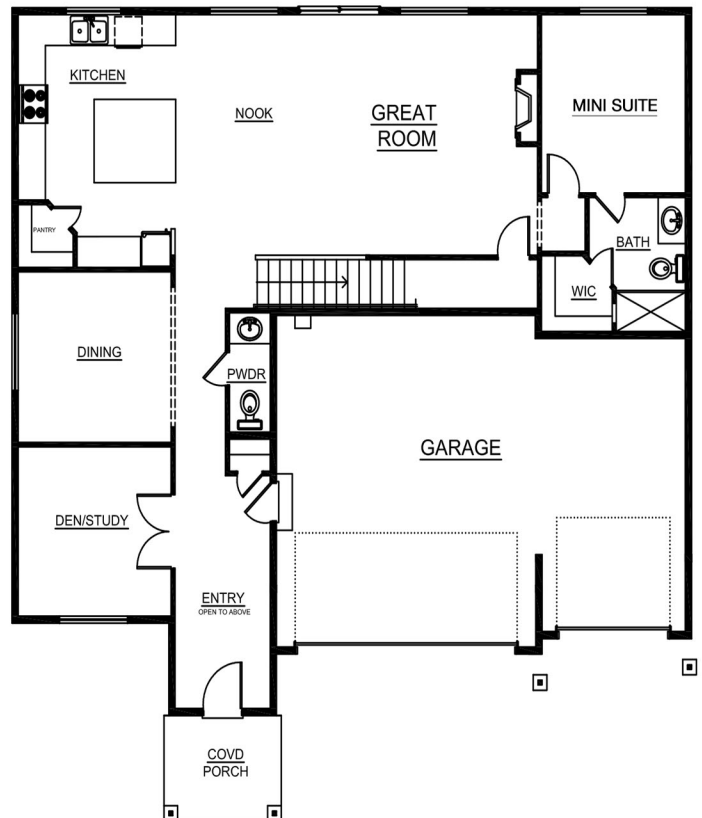

THE BROOKSTONE

SQUARE FOOTAGE: 3,284

BEDROOMS: 6

BATHS: 4.5

GARAGE: 3

DESIGN HIGHLIGHTS:

GUEST SUITE DOWN WITH FULL BATH,
3 CAR GARAGE, LARGE BONUS
LOFT AREA, SPACIOUS MASTER
SUITE AND GUEST ROOMS

*This is a general representation of floor plan and may vary from actual home constructed. Features, elevation, materials, dimensions and layout all subject to change.