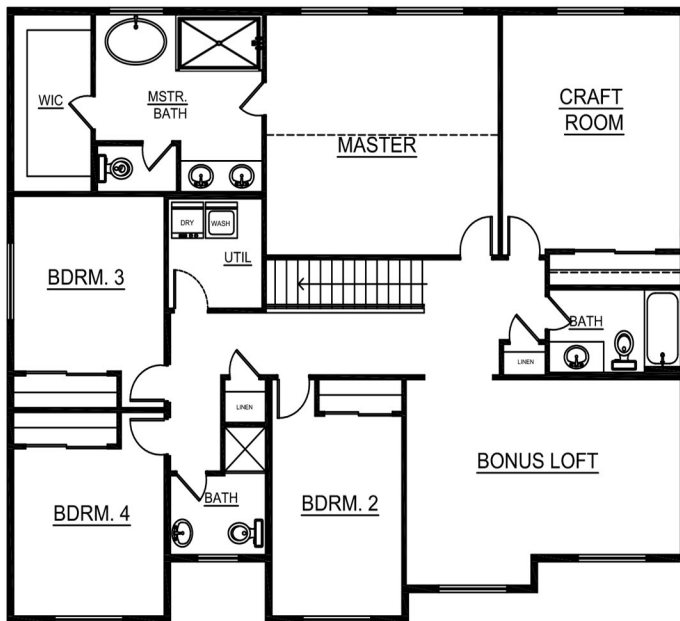

THE BROOKSTONE

SQUARE FOOTAGE: 3,284

BEDROOMS: 6

BATHS: 4.5

GARAGE: 3

DESIGN HIGHLIGHTS:

GUEST SUITE DOWN WITH FULL BATH,
3 CAR GARAGE, LARGE BONUS
LOFT AREA, SPACIOUS MASTER
SUITE AND GUEST ROOMS

*This is a general representation of floor plan and may vary from actual home constructed. Features, elevation, materials, dimensions and layout all subject to change.