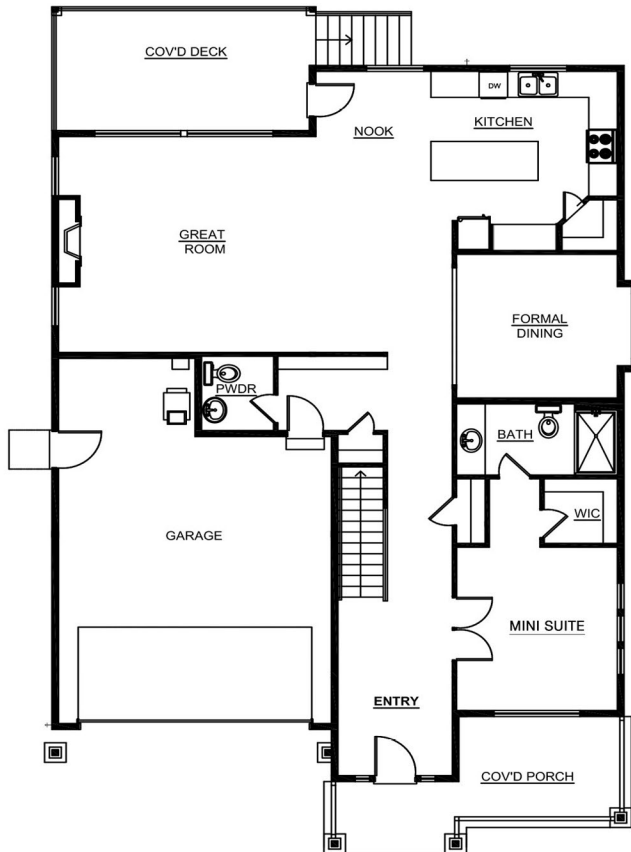

THE ASPEN

SQUARE FOOTAGE: 3,312
 BEDROOMS: 5
 BATHS: 3.5
 GARAGE: 2

DESIGN HIGHLIGHTS:

GUEST SUITE DOWN WITH FULL BATH,
 FORMAL DINING, COVERED DECK
 LARGE BONUS ROOM UPSTAIRS

*This is a general representation of floor plan and may vary from actual home constructed. Features, elevation, materials, dimensions and layout all subject to change.