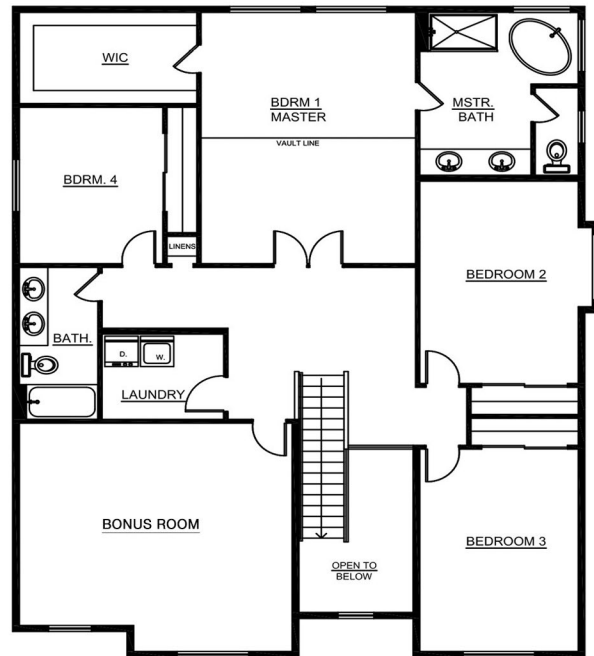

THE ASPEN

SQUARE FOOTAGE: 3,312
 BEDROOMS: 5
 BATHS: 3.5
 GARAGE: 2

DESIGN HIGHLIGHTS:

GUEST SUITE DOWN WITH FULL BATH,
 FORMAL DINING, COVERED DECK
 LARGE BONUS ROOM UPSTAIRS

*This is a general representation of floor plan and may vary from actual home constructed. Features, elevation, materials, dimensions and layout all subject to change.