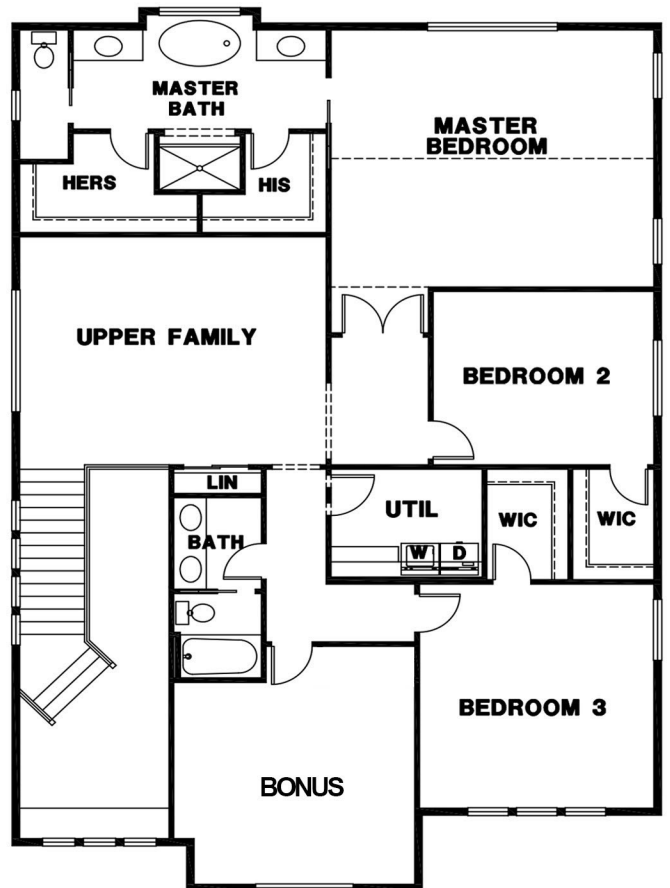

## THE EMERALD

SQUARE FOOTAGE: 3,421  
 BEDROOMS: 4  
 BATHS: 3  
 GARAGE: 3

### DESIGN HIGHLIGHTS:

GUEST SUITE DOWN WITH FULL BATH,  
 LARGE MASTER SUITE WITH HIS  
 AND HERS CLOSETS, SPACIOUS LOFT  
 AREA UPSTAIRS

\*This is a general representation of floor plan and may vary from actual home constructed. Features, elevation, materials, dimensions and layout all subject to change.