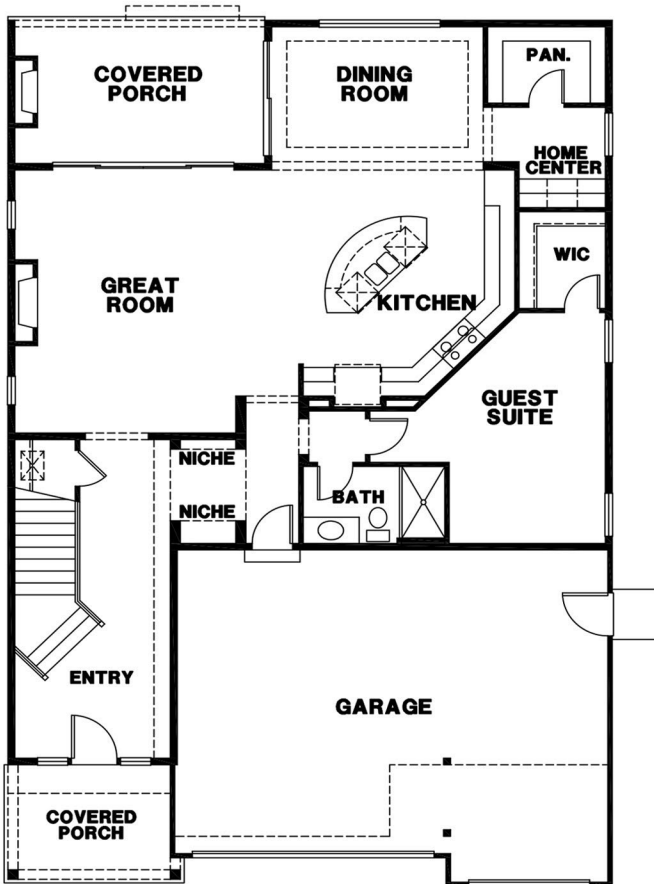

## THE EMERALD

SQUARE FOOTAGE: 3,421  
 BEDROOMS: 4  
 BATHS: 3  
 GARAGE: 3

### DESIGN HIGHLIGHTS:

GUEST SUITE DOWN WITH FULL BATH,  
 LARGE MASTER SUITE WITH HIS  
 AND HERS CLOSETS, SPACIOUS LOFT  
 AREA UPSTAIRS

\*This is a general representation of floor plan and may vary from actual home constructed. Features, elevation, materials, dimensions and layout all subject to change.