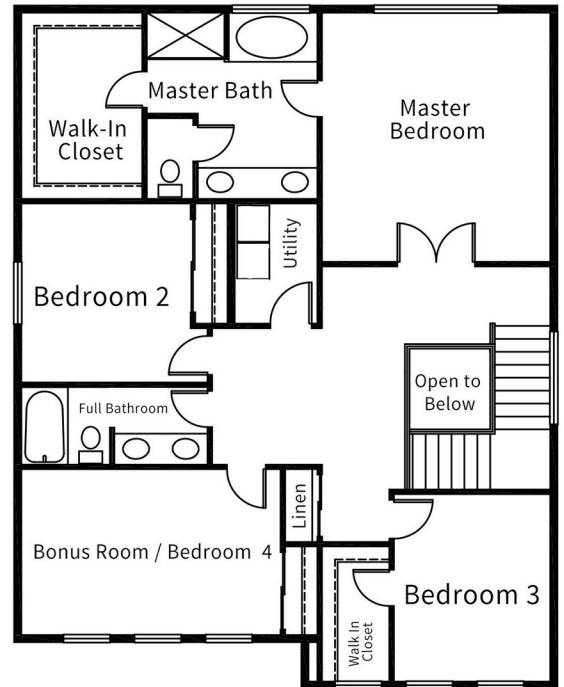

THE MAPLE

SQUARE FOOTAGE: 2,488
 BEDROOMS: 4
 BATHS: 2.5
 GARAGE: 3

DESIGN HIGHLIGHTS:

DEN ON THE MAIN FLOOR, BUTLERS PANTRY, 3 CAR GARAGE, SPACIOUS BONUS ROOM/4TH BEDROOM

*This is a general representation of floor plan and may vary from actual home constructed. Features, elevation, materials, dimensions and layout all subject to change.