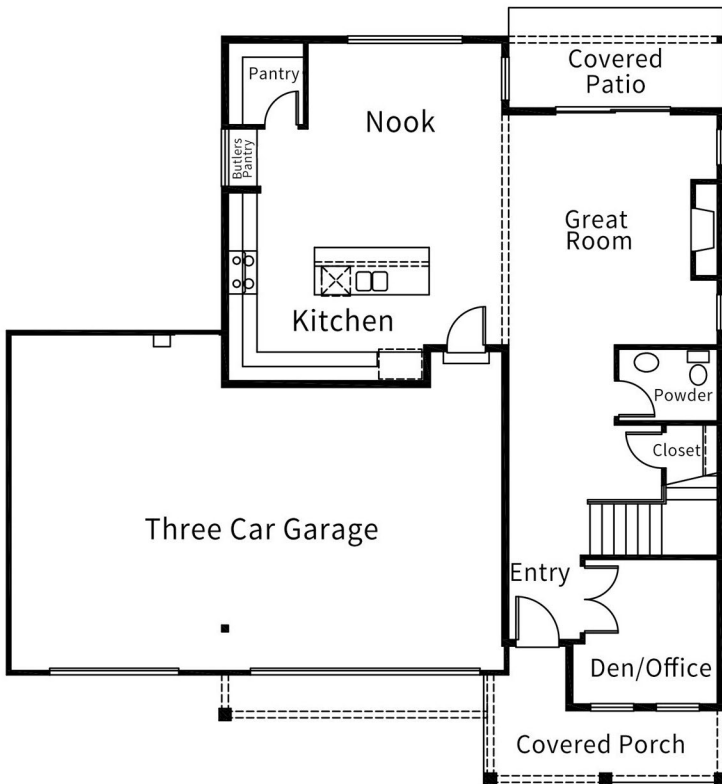

THE MAPLE

SQUARE FOOTAGE: 2,488
 BEDROOMS: 4
 BATHS: 2.5
 GARAGE: 3

DESIGN HIGHLIGHTS:

DEN ON THE MAIN FLOOR, BUTLERS PANTRY, 3 CAR GARAGE, SPACIOUS BONUS ROOM/4TH BEDROOM

*This is a general representation of floor plan and may vary from actual home constructed. Features, elevation, materials, dimensions and layout all subject to change.