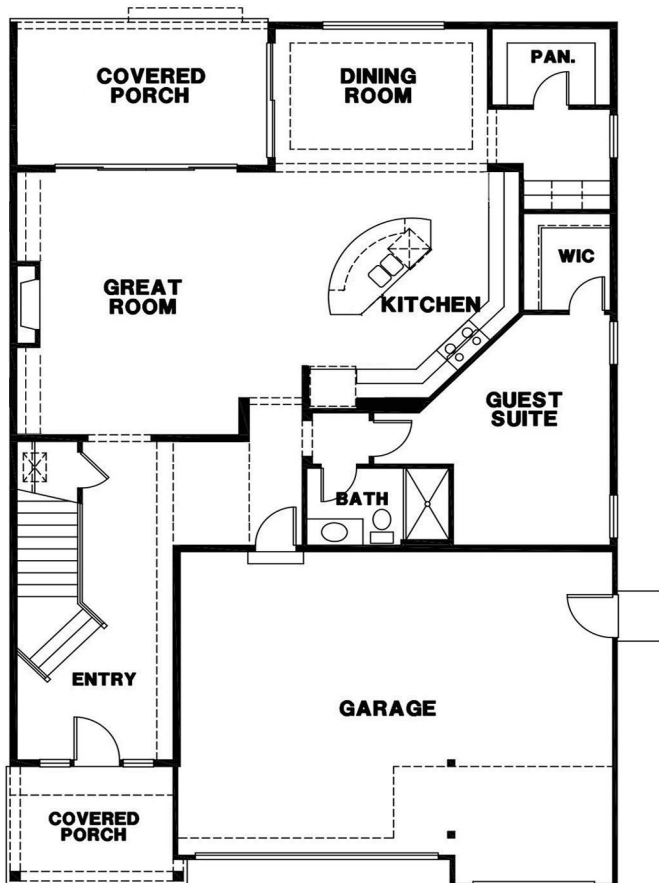

## THE EMERALD

SQUARE FOOTAGE: 3,421

BEDROOMS: 5

BATHS: 3

GARAGE: 3

### DESIGN HIGHLIGHTS:

GUEST SUITE DOWN WITH FULL BATH,  
LARGE MASTER SUITE WITH HIS  
AND HERS CLOSETS, SPACIOUS LOFT  
AREA UPSTAIRS

\*THIS IS A GENERAL REPRESENTATION OF THIS FLOOR PLAN CONSTRUCTED WITH A DESIGN AND SPEC LEVEL SPECIFIC TO PLUM TREE. FEATURES, ELEVATION, MATERIALS, DIMENSIONS AND LAYOUT ALL SUBJECT TO CHANGE. 5/1/2021