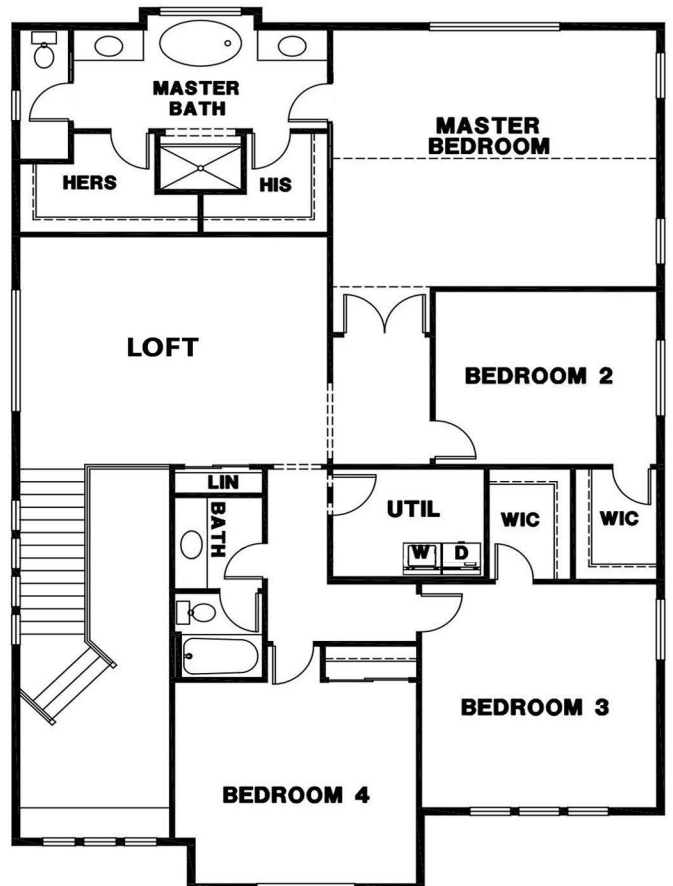

## THE EMERALD

SQUARE FOOTAGE: 3,421

BEDROOMS: 5

BATHS: 3

GARAGE: 3

### DESIGN HIGHLIGHTS:

GUEST SUITE DOWN WITH FULL BATH,  
LARGE MASTER SUITE WITH HIS  
AND HERS CLOSETS, SPACIOUS LOFT  
AREA UPSTAIRS

\*THIS IS A GENERAL REPRESENTATION OF THIS FLOOR PLAN CONSTRUCTED WITH A DESIGN AND SPEC LEVEL SPECIFIC TO PLUM TREE. FEATURES, ELEVATION, MATERIALS, DIMENSIONS AND LAYOUT ALL SUBJECT TO CHANGE. 5/1/2021