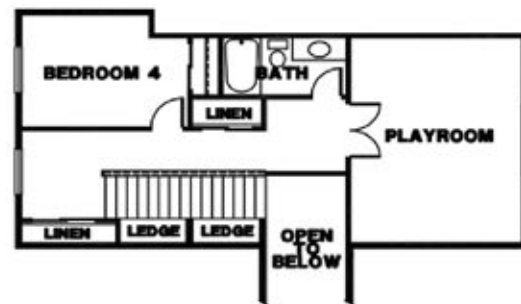

NE TACOMA

HOMESITE #1

THE AINSWORTH 2 PLAN

HOUSE SIZE
2,788 SF

BEDROOMS
4

BATHROOMS
3

GARAGES
3

STORIES
2

HOMESITE FEATURES

- Large Lot 20,018 SF
- Main Floor Primary Suite
- Bonus Room Upstairs
- Stainless Steel Whirlpool® Appliances
- Quartz or Granite Slab Surface with Full Height Tile Backsplash

Check with Sales Agent for specific details on this home. Floorplan not to scale. Rendering is for conceptual purposes, actual home exterior and interior finishes vary. Above photos are of model with similar floorplan.