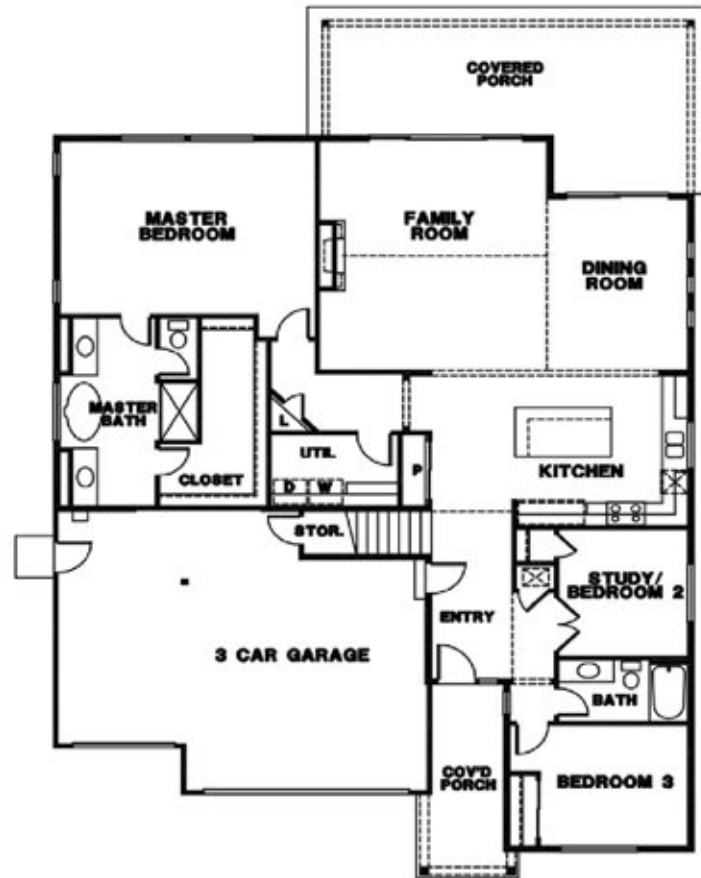

NE TACOMA

HOMESITE #1

THE AINSWORTH 2 PLAN

HOUSE SIZE
2,788 SF

BEDROOMS
4

BATHROOMS
3

GARAGES
3

STORIES
2

HOMESITE FEATURES

- Large Lot 20,018 SF
- Main Floor Primary Suite
- Bonus Room Upstairs
- Stainless Steel Whirlpool® Appliances
- Quartz or Granite Slab Surface with Full Height Tile Backsplash

Check with Sales Agent for specific details on this home. Floorplan not to scale. Rendering is for conceptual purposes, actual home exterior and interior finishes vary. Above photos are of model with similar floorplan.